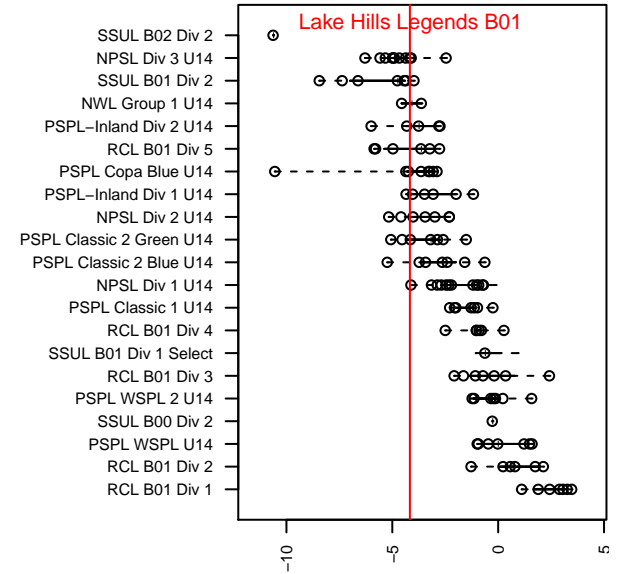

Lake Hills Legends B01

Lake Hills SC
Bellevue, WA
B01 total strength=833
attack=1.54 defense=0.81
fall league = NPSL Div 3 U14

alt names used:
2015 Lake Hills Legends B01
Lake Hills Legends B01

Venues played:
2015 NPSL Division 3 U14
2015 Cranberry Cup U13-14
2015 Founders Cup B01

**attack and defense variance (black dot)
relative to other teams
and top 10 in region**

**attack and defense rating
relative to others at age
and all opponents in last 13 months**

Performance relative to 13 month average