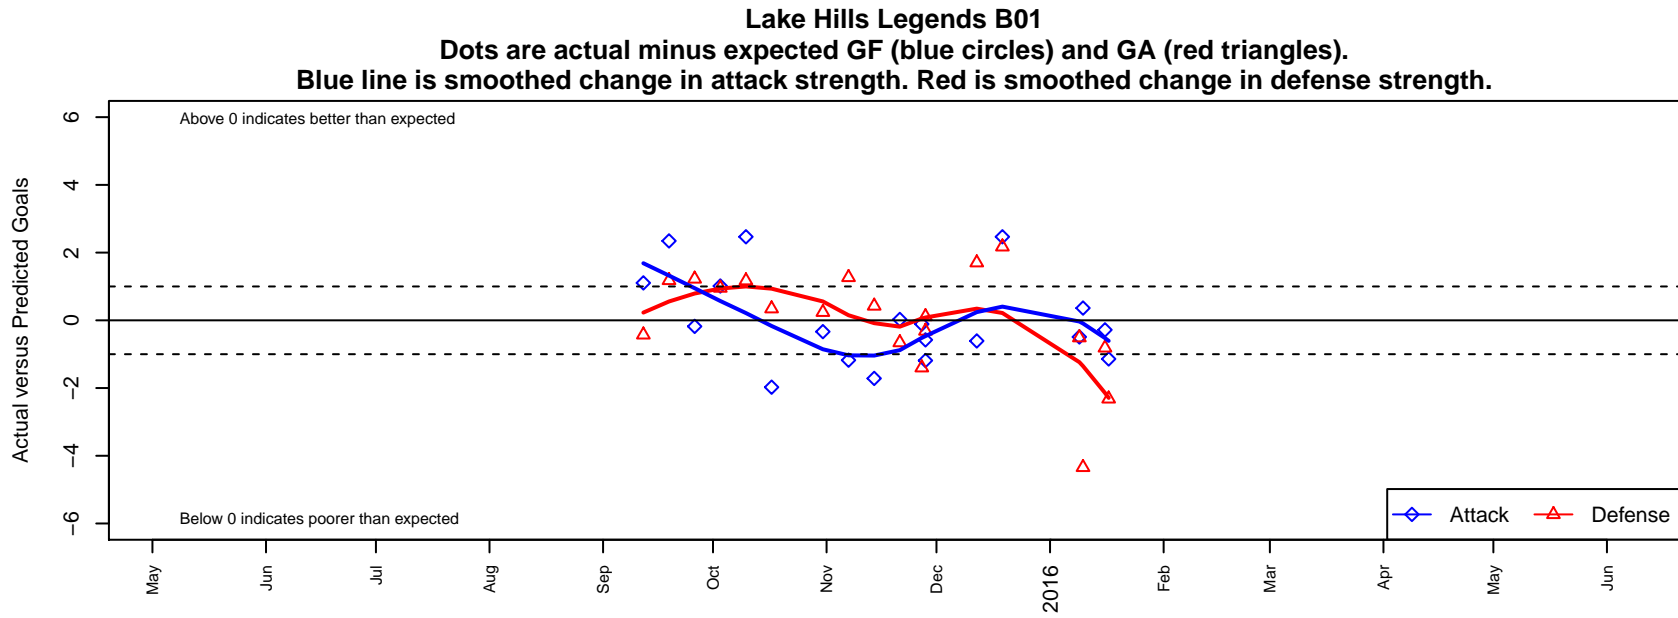

Lake Hills Legends B01

Lake Hills SC
Bellevue, WA
B01 total strength=833
attack=1.54 defense=0.81
fall league = NPSL Div 3 U14

alt names used:
2015 Lake Hills Legends B01
Lake Hills Legends B01

Venues played:
2015 NPSL Division 3 U14
2015 Cranberry Cup U13-14
2015 Founders Cup B01

**attack and defense variance (black dot)
relative to other teams
and top 10 in region**

**attack and defense rating
relative to others at age
and all opponents in last 13 months**

Performance relative to 13 month average